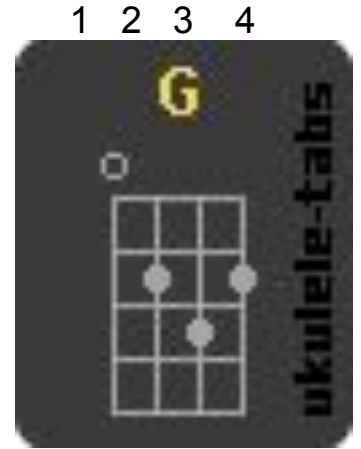

Sweet Home Alabama Uke

Lyrics and Tabs

Chords

Special Chord

D - C - G (4x)

D C G

Big wheels keep on turning

D C G

Carry me home to see my kin.

D C G

Singing songs about the southland

D C G

I miss'ole' 'bamy once again (and I think it's a sin)

D - C - G

D C G

Well, I heard Mister Young sing about her